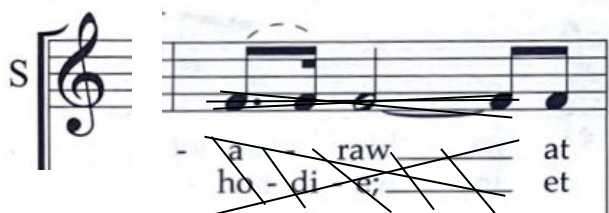

Adult pitch giver: Say "this is your starting tonality" and play an D Major chord (D, F#, A), say "this is your starting pitch" and, play A

2. Ama Namin

m. 20 & of bt 4

m. 32 bt 4

Adult pitch giver: Say "these are your first 3 pitches" and play F, G, D; say "this is your starting pitch" and play F.