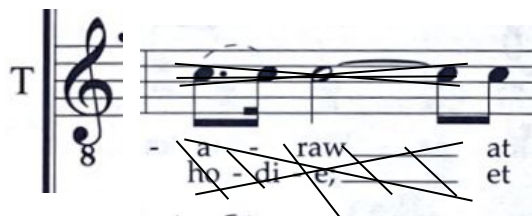

2. Ama Namin

m. 20 & of bt 4

m. 32 bt 4

Adult pitch giver: Say "these are your first 3 pitches" and play C, D, B; say "this is your starting pitch" and play C.