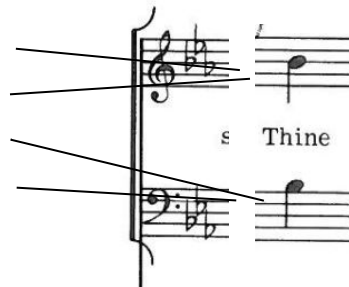

2023 All State Chorus Audition

All pitches will be rolled bottom to top

Begin

End (after)

Sing through the beat indicated

1. America The Beautiful

Soprano	m. 70 bt. 4	m. 87 & of bt 3
Alto	m. 70 bt. 4	m. 87 & of bt 3
Tenor	m. 70 bt. 4	m. 87 & of bt 3
Bass	m. 70 bt. 4	m. 87 & of bt 3

Adult pitch giver play Eb Major Chord, then roll pitches Bb, Bb, Bb, Bb

2. Regina Coeli

Soprano	m. 52 & of beat 1	m. 68
Alto	m. 53 beat 2	m. 68
Tenor	m. 53 & of beat 1	m. 68
Bass	m. 53 & of beat 1	m. 68

The image shows a musical score for the song "Through Love To Light". It features four vocal staves (Soprano, Alto, Tenor, Bass) and a piano accompaniment. The score is in 4/4 time and the key signature has three sharps (F#, C#, G#). The lyrics are "To From From". The score is annotated with lines pointing to specific measures and beats. The annotations are: m. 48 for the Soprano and Alto parts, m. 48 for the Tenor part, and m. 44 for the Bass part. The piano accompaniment has a dynamic marking of *mf* (mezzo-forte) and a fermata over the final chord. The lyrics "To" and "From" are written below the vocal staves.