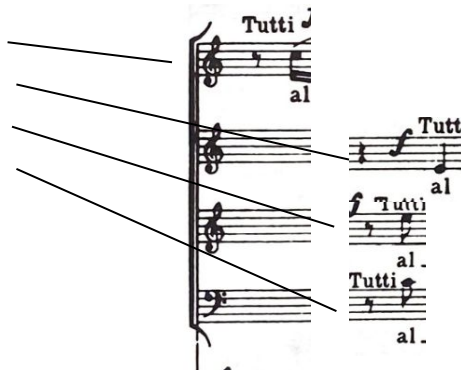

2023 All State Chorus Audition

All pitches will be rolled bottom to top

Begin

End (after)

Sing through the beat indicated

1. America The Beautiful

Soprano	m. 70 bt. 4	m. 87 & of bt 3
Alto	m. 70 bt. 4	m. 87 & of bt 3
Tenor	m. 70 bt. 4	m. 87 & of bt 3
Bass	m. 70 bt. 4	m. 87 & of bt 3

Adult pitch giver play Eb Major Chord, then roll pitches Bb, Bb, Bb, Bb

2. Regina Coeli

Soprano	m. 52 & of beat 1	m. 68
Alto	m. 53 beat 2	m. 68
Tenor	m. 53 & of beat 1	m. 68
Bass	m. 53 & of beat 1	m. 68

The image shows a musical score for the song "Through Love To Light". It features four vocal staves (Soprano, Alto, Tenor, Bass) and a piano accompaniment. The score is in 4/4 time and the key signature has three sharps (F#, C#, G#). The lyrics are "To From From". The score is annotated with lines pointing to specific measures and beats. The annotations are: m. 48 for the Soprano and Alto parts, m. 48 for the Tenor part, and m. 44 for the Bass part. The piano accompaniment has a dynamic marking of *mf* (mezzo-forte) and a fermata over the final chord. The lyrics "To" and "From" are written below the vocal staves.